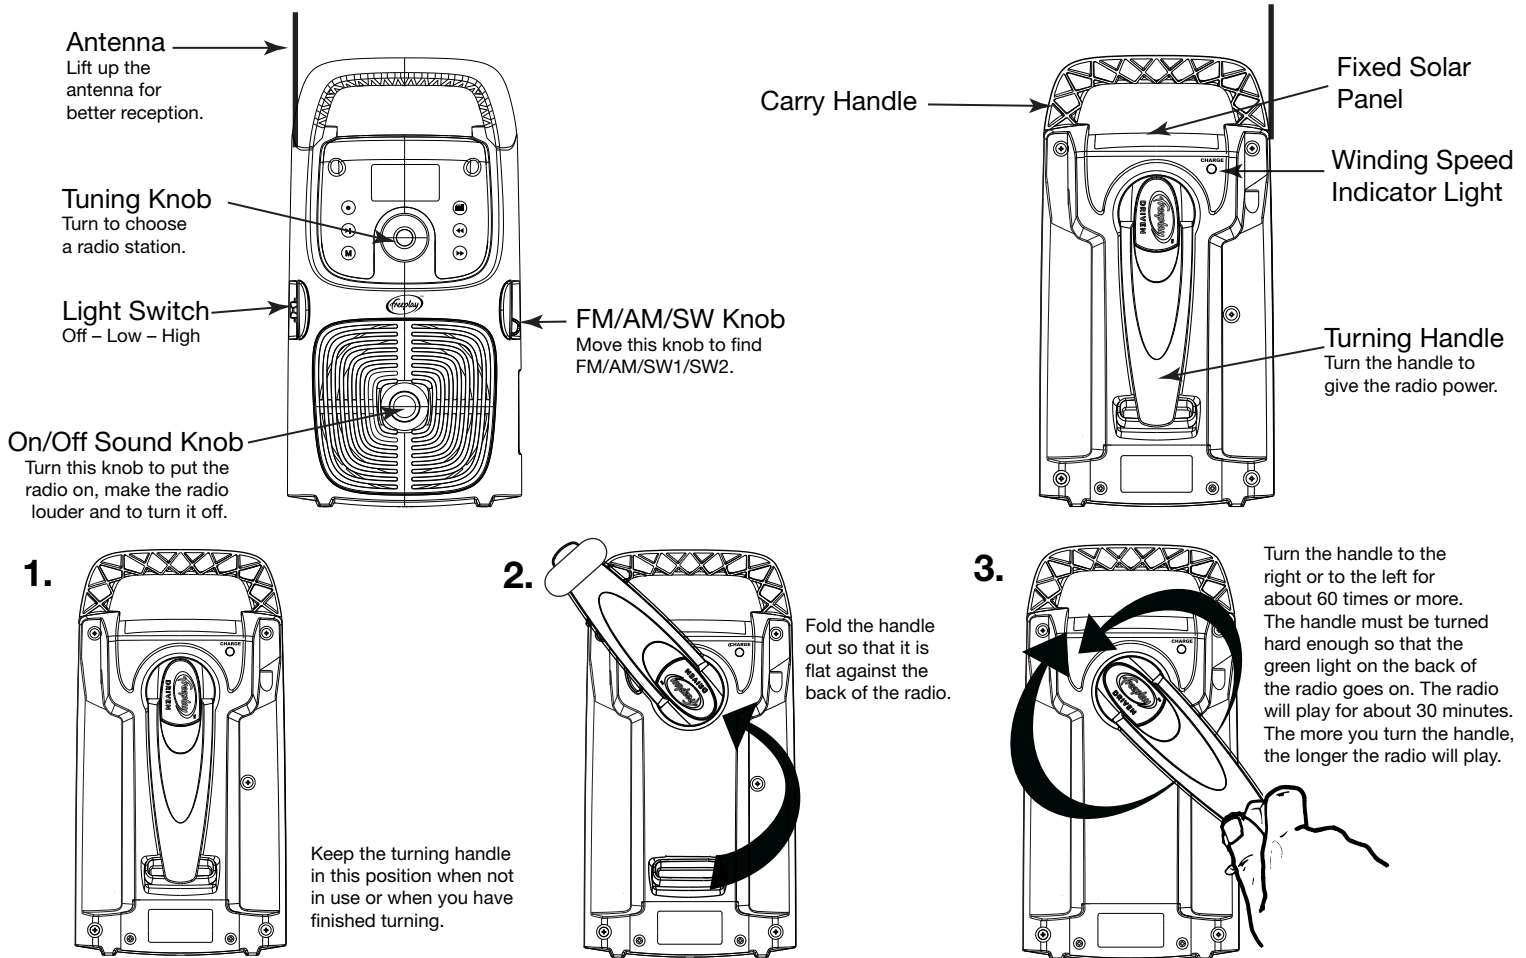

HOW TO USE YOUR FREEPLAY ENCORE WIND-UP AND SOLAR POWERED RADIO AND MP3 PLAYER

If Player runs out of power while you are listening to it, first switch it off before you recharge it with the wind-up handle or the solar panel.

How to Use the Fixed Solar Panel and the Accessory Solar Panel (if supplied)

Fixed Panel.

Place the radio in the sun so that the sunlight falls onto the solar panel on the top/back of the radio.

Accessory Panel. The solar panel will only work if it is plugged into the hole on the side of the Player. The solar panel needs to be placed in direct sunlight to give the Player power.